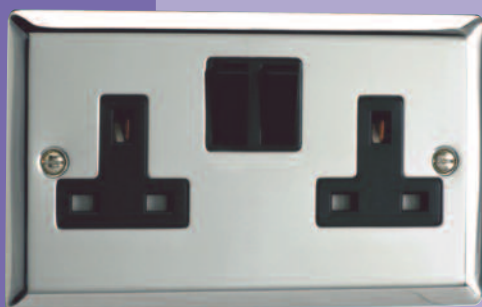

a Victorian brass plain edge.
All available with black or white inserts.

b Georgian brass rope edge.
All available with black or white inserts.

c Satin chrome.
All available with black or white inserts.

d Mirror chrome.
All available with black or white inserts.

e Antique Georgian rope edge.
Available with black inserts only.

Varilight Classic Plate comprises a full range of electrical accessories in a wide selection of finishes.

Switches, sockets, fused spurs, telephone points, television points, cooker panels and dimmer switches are all available in all the finishes described above.

Please ask for details.

d